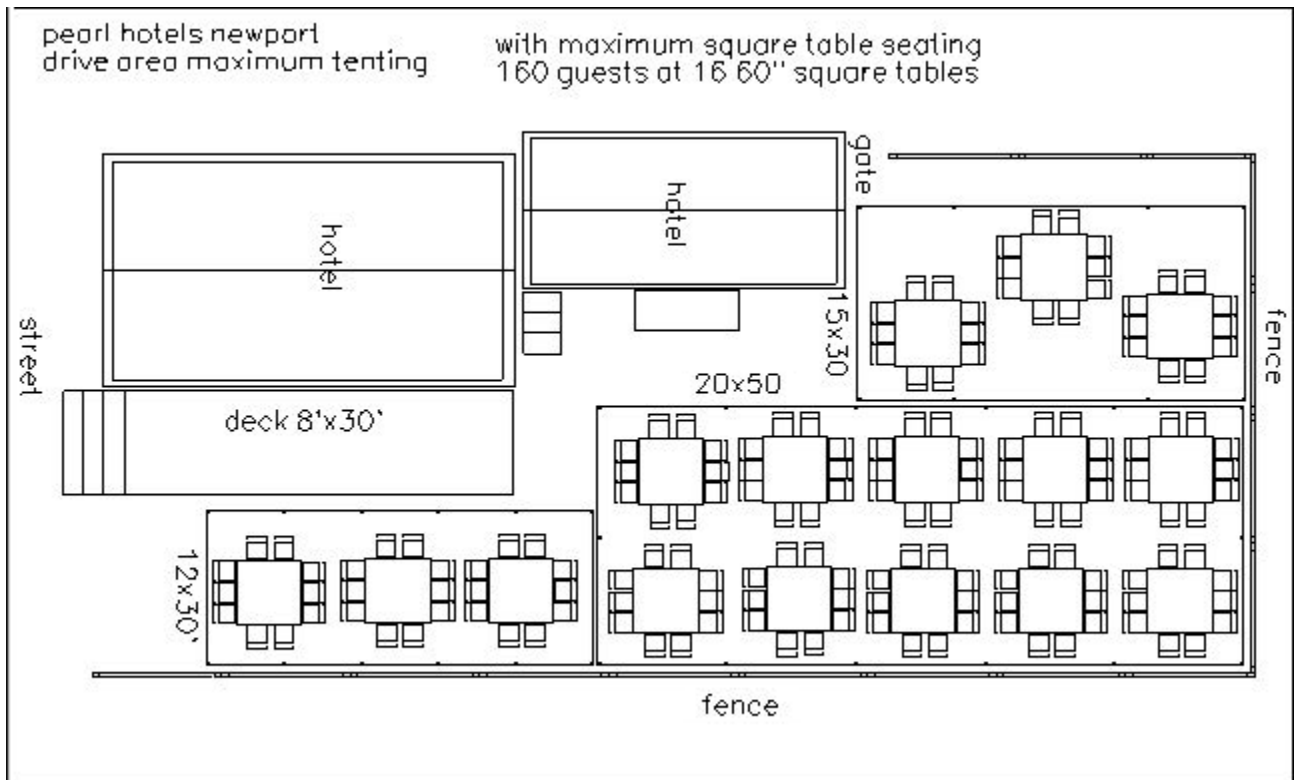

# TENT LAYOUT 1

## TENT LAYOUT 2

### TENT LAYOUT 3

# JAZZ DECK

Pearl Hotels Jazz deck and patio  
16x24 tent over patio  
12x18 tent over deck

shown with 6 48" tables  
seating 36 guests