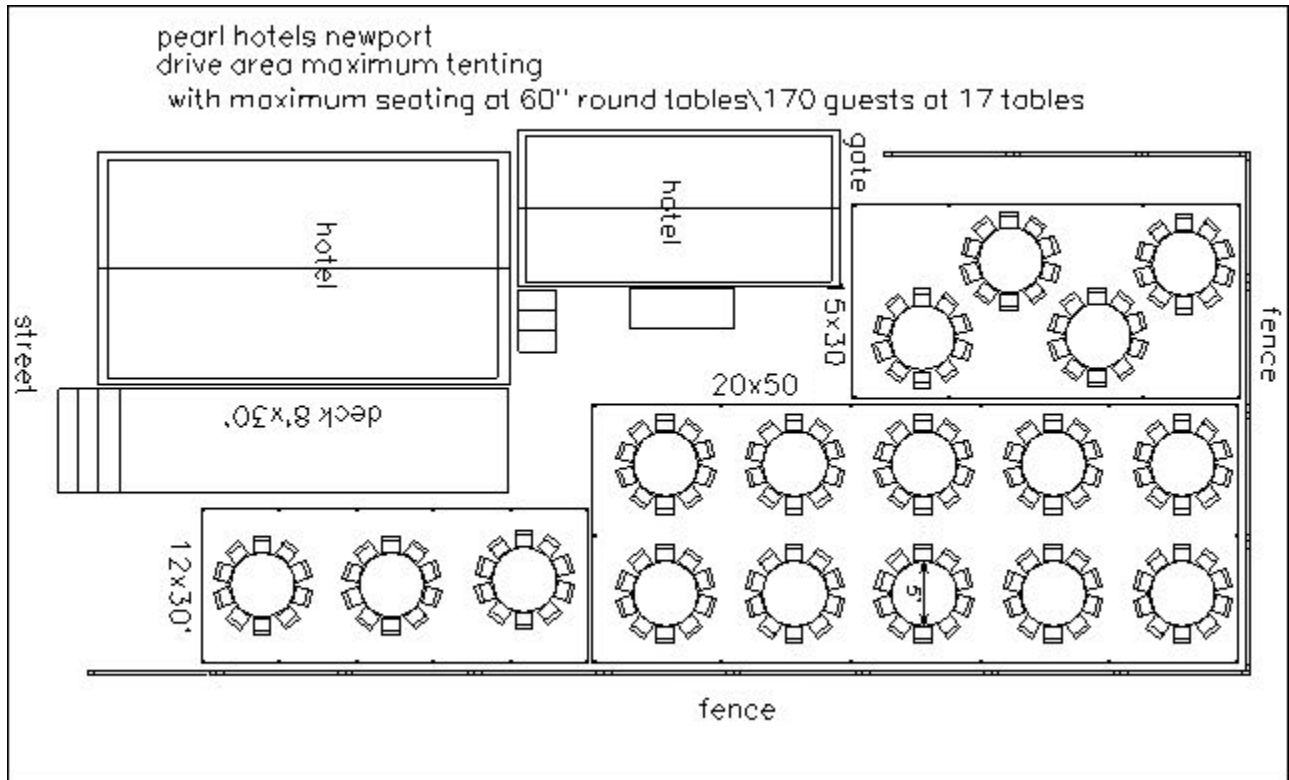

# TENT LAYOUT 1

## TENT LAYOUT 2

### TENT LAYOUT 3

# JAZZ DECK

Pearl Hotels Jazz deck and patio  
16x24 tent over patio  
12x18 tent over deck

shown with 6 48" tables  
seating 36 guests