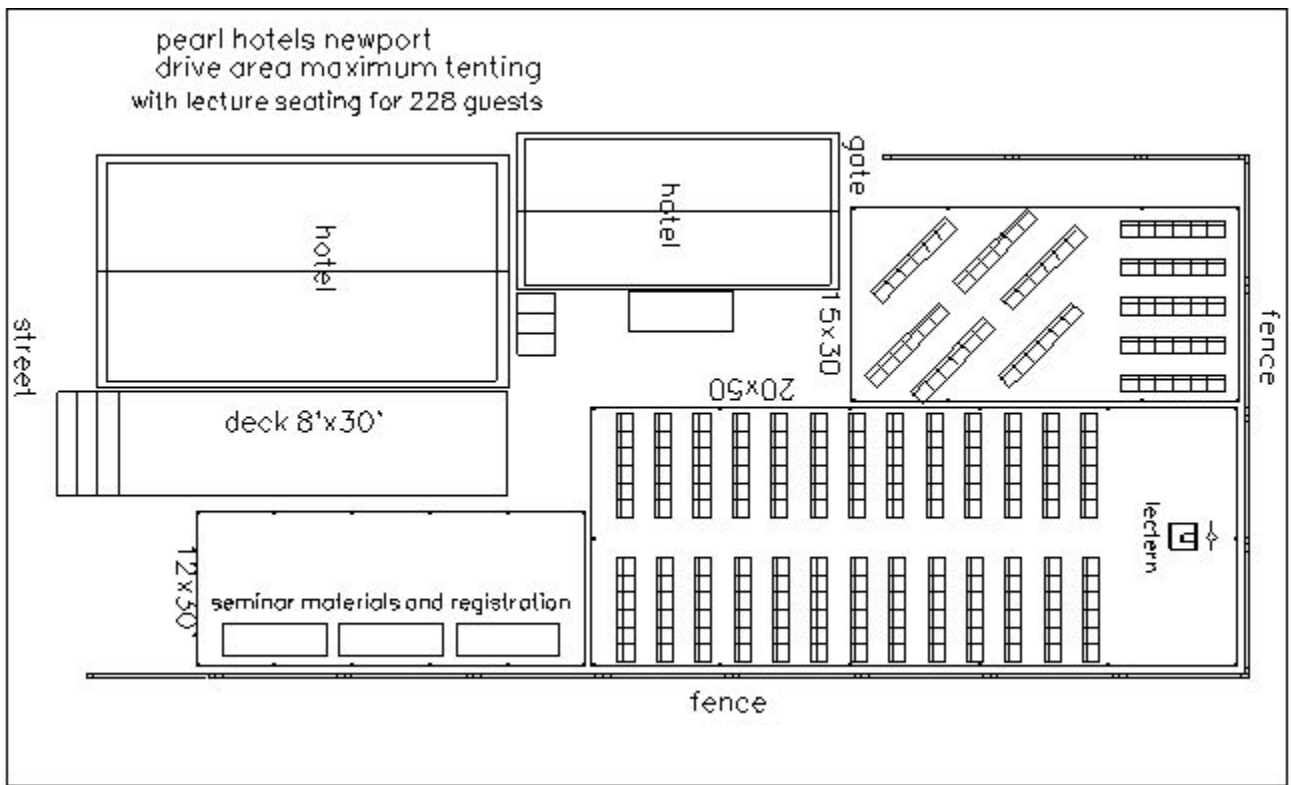

# TENT LAYOUT 1

## TENT LAYOUT 2

### TENT LAYOUT 3

# JAZZ DECK

Pearl Hotels Jazz deck and patio  
16x24 tent over patio  
12x18 tent over deck

shown with 6 48" tables  
seating 36 guests